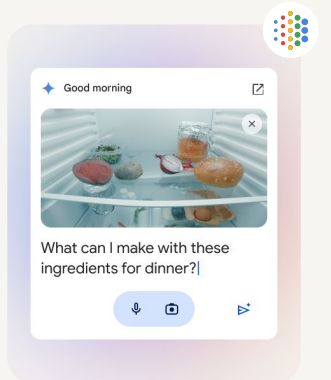

Google AI

Pixel exclusive

2024 | Confidential and Proprietary | Do not distribute

Pixel features

Check out some of the feature highlights on Pixel 9, Pixel 9 Pro, and Pixel 9 Pro XL.

Gemini

Gemini is a built-in AI assistant that can understand a wide range of instructions to help you search across your apps, generate creative ideas, make plans, or find precise information.[†]

New

Add Me

Google AI seamlessly combines two group photos, ensuring the photographer is included effortlessly.[Ⓞ]

Circle to Search

You can now instantly translate any image, video, or text on your screen in two taps, without switching apps.[Ⓐ]