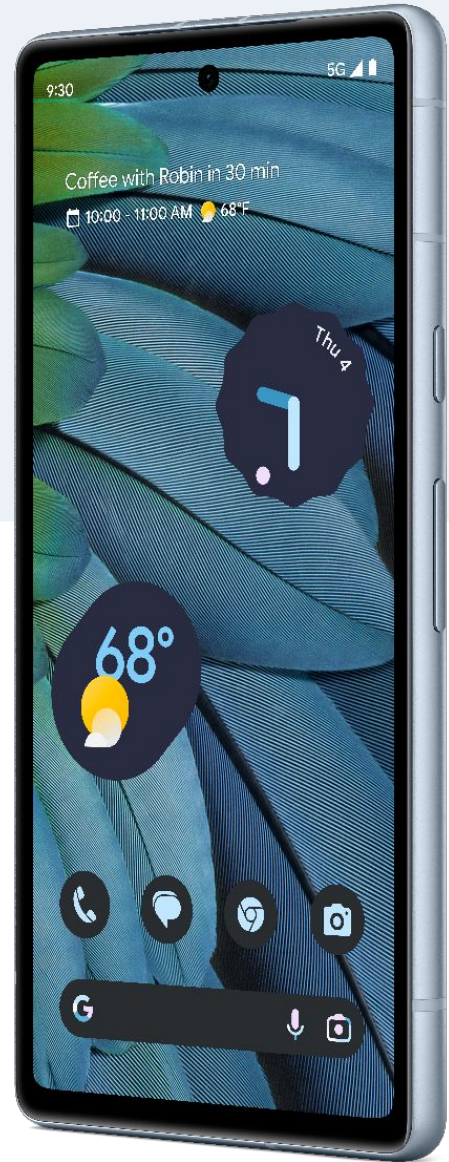

Top reasons to buy

Meet Pixel 7a

The fast, secure Pixel phone, engineered by Google, with an amazing camera, for less.*[⊖]

A picture-perfect camera.

- Remove blur and unwanted distractions from images using **Photo Unblur** and **Magic Eraser**.^Σ
- **Real Tone** allows you to photograph the nuances of different skin tones beautifully and accurately.

Google Tensor G2, the same brains as Pixel 7 Pro.

- More helpful features with **Tensor G2**.[*]
- **Adaptive Battery** is designed to last beyond 24 hours, or up to 72 hours with **Extreme Battery Saver**.[†]

Highest rated security features.^Ψ

- Protect your online activity with **VPN by Google One** at no extra cost.[∇]
- **Titan M2 security chip** make your phone even more resilient to attacks.[Ⓜ]